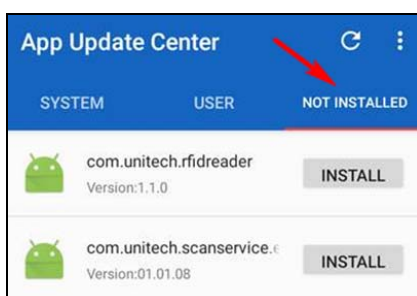

### How to download external USS App on PA760

Before starting to use the long-range gun grip, please download **external USS** on PA760.

1). Connect PA760 with the long-range gun grip.

2). Turn on PA760 and go to **settings** and tap **App Update Center**. Make sure WiFi is connected.

3). On App Update Center, tap **NOT INSTALLED** to search for the App **external USS**.

4). Download external USS and then enable it.

5). **External USS App** is for the long range gun grip.

**USS App** is for built-in N6603 engine.